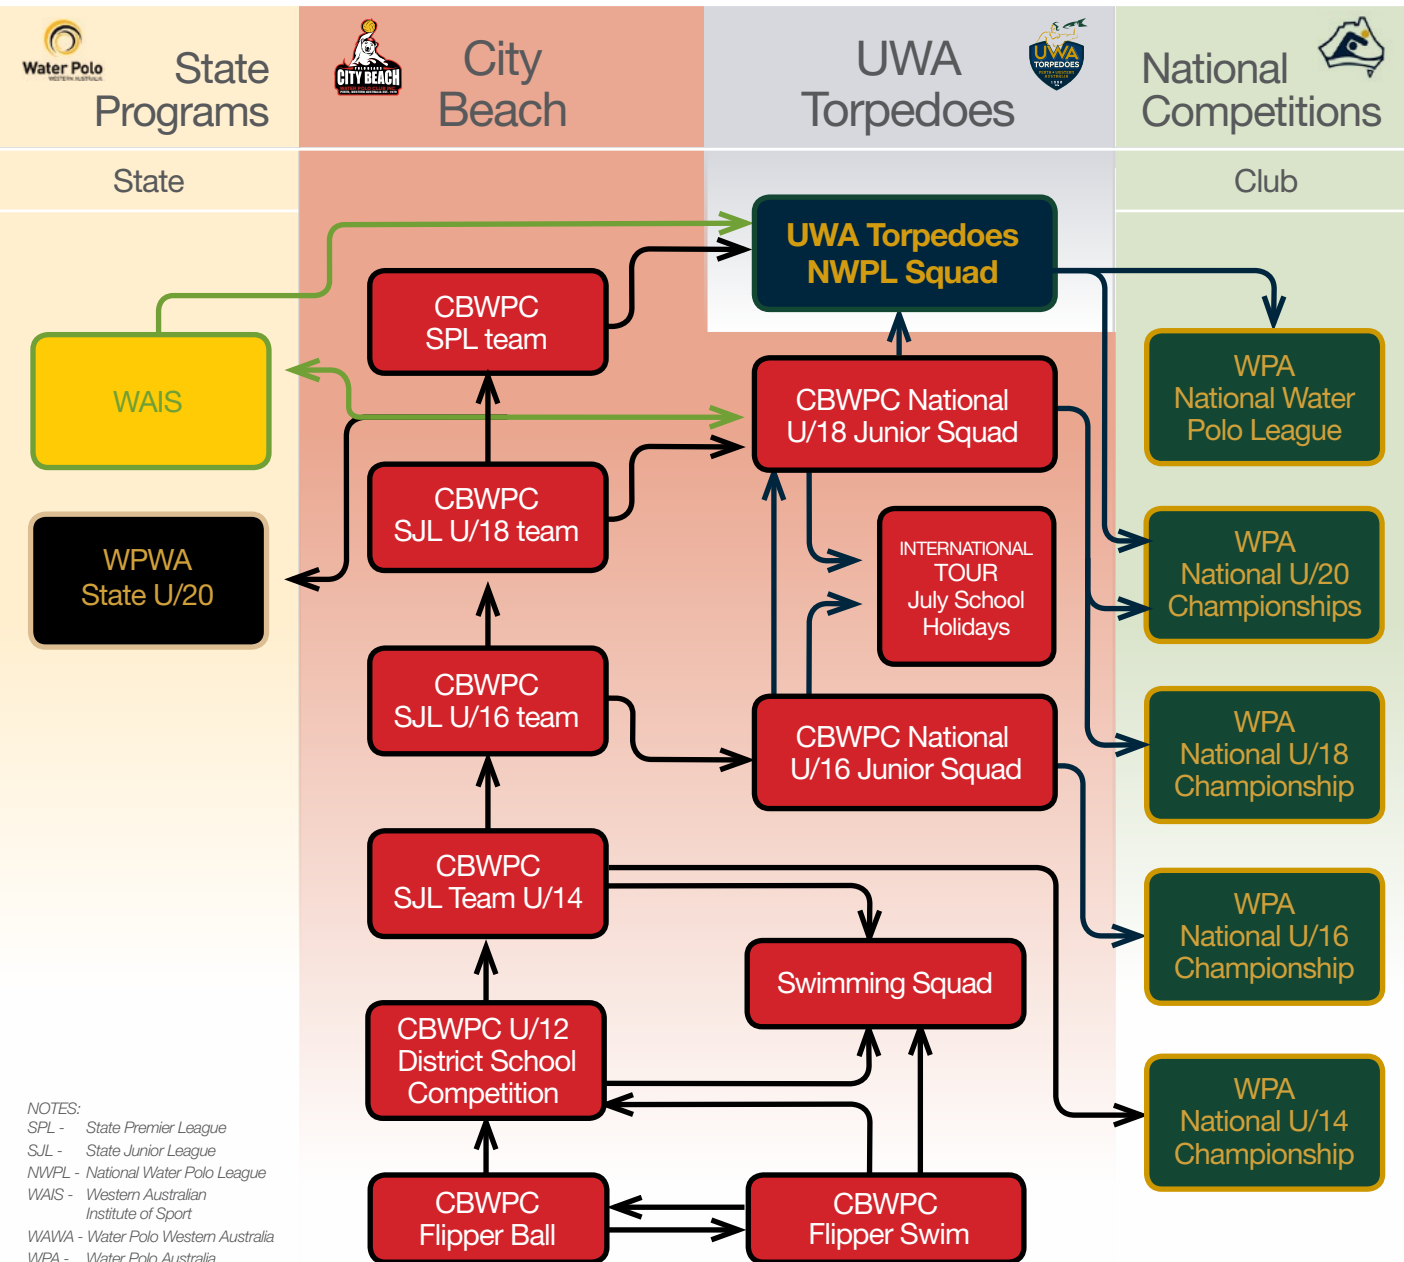

# City Beach Water Polo Club - Player Pathways

## Elite Player Pathway

Water Polo First Choice Sport - Summer & Winter Squads

## Non Elite Player Pathway

Water Polo for fun only - Summer Squad

NOTES:  
 SPL - State Premier League  
 SJL - State Junior League  
 NWPL - National Water Polo League  
 WAIS - Western Australian Institute of Sport  
 WAWA - Water Polo Western Australia  
 WPA - Water Polo Australia