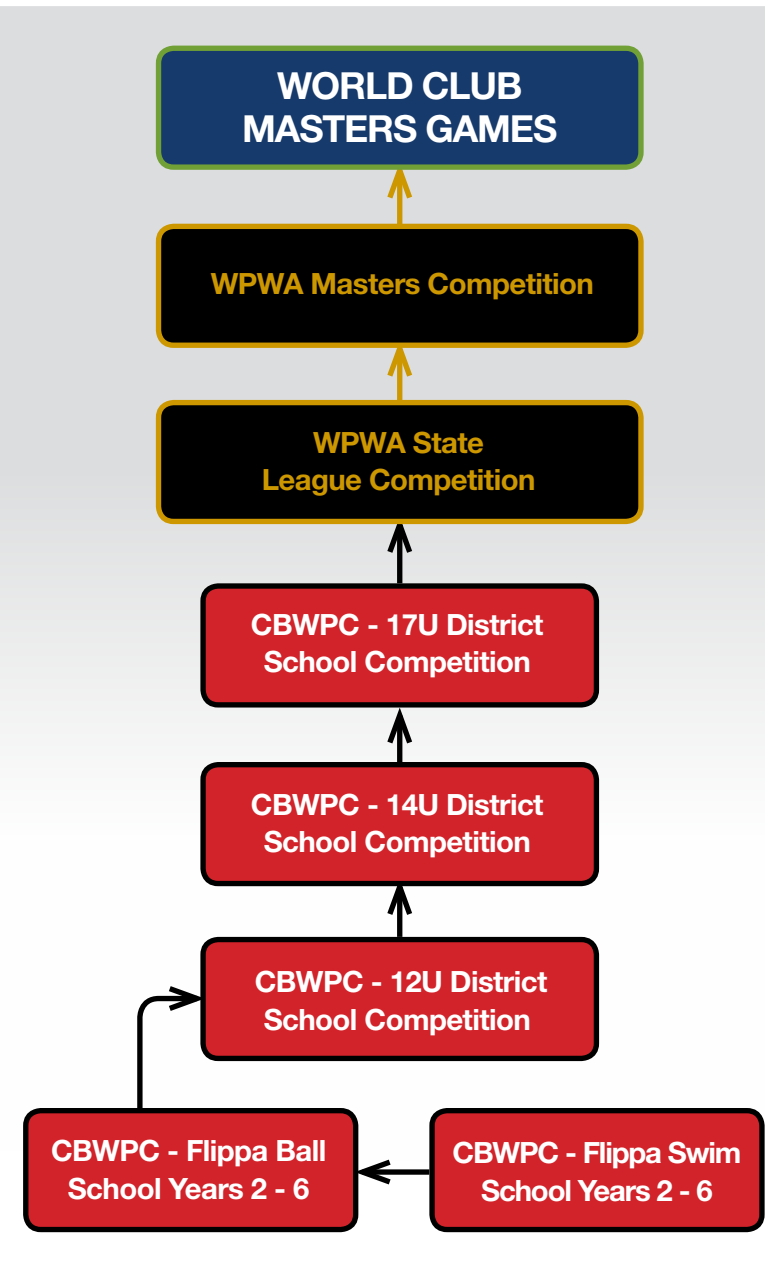

# City Beach Water Polo Club - Player Pathways

## Elite Player Pathway

Water Polo First Choice Sport - Summer & Winter Squads

## Non Elite Player Pathway

Water Polo for fun only - Summer Squad

NOTES:  
 SPL - State Premier League  
 SJL - State Junior League  
 NWPL - National Water Polo League  
 WAIS - Western Australian Institute of Sport  
 WAWA - Water Polo Western Australia  
 WPA - Water Polo Australia